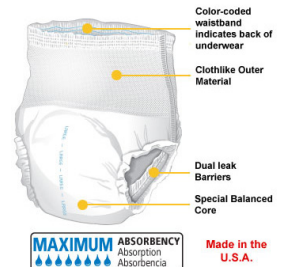

Item #	Size	Color	Pkg.
ABP10020	M (32"-44")	White	96 ct.
ABP10040	L (45"-58")	Blue	72 ct.
ABP10050	XL (58"-66")	Beige	60 ct.

Protective Underwear

- » Fits just like regular underwear
- » Cloth-like outer material
- » Premium acquisition distribution layer
- » Comfort-stretch waist
- » Special balanced core
- » Inner and outer leg barriers

Item #	Size	Color	Pkg.
AUB23020	M (32"-44")	White	80 ct.
AUB23040	L (44"-58")	White	72 ct.
AUB23050	XL (58"-68")	White	56 ct.
AUB23060	XXL (68"-80")	White	48 ct.

Presto Plus Breathable Brief

- » Soft cloth-like material is breathable and comfortable
- » Convenient and refastenable tabs
- » Extra absorbent contoured core
- » Premium acquisition distribution layer
- » Gentle leg gathers

Item #	Size	Color	Pkg.
ABB21060	XXL (63"-69")	Lt. Green	48 ct.
ABB41070	XXXL (78"-95")	Beige	32 ct.

Presto Light Protective Underwear

- » Pulls on and off like regular underwear
- » Incredible softness and comfort
- » Outstanding absorbency and odor protection
- » Tear-away side panels for quick and easy removal
- » Special balanced core
- » Color-coded waistband indicated on back of underwear

Item #	Size	Color	Pkg.
AUB12020	M (32"-44")	White	80 ct.
AUB12040	L (44"-58")	White	72 ct.
AUB12050	XL (58"-68")	White	56 ct.

Presto Supreme Protective Underwear

- » Flexible stretch panel for a discrete fit.
- » Cloth-like outer material for incredible softness and comfort.
- » Premium acquisition distribution layer quickly and efficiently draws moisture away from skin.
- » Special balanced core for outstanding absorbency and odor protection.
- » Tear-away side panels for quick, easy removal.
- » Color-coded waistband indicates back of underwear.