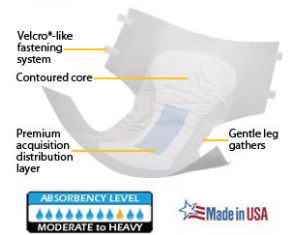

Item #	Size	Color	Pkg.
ABB11020	M (32"-44")	White	90 ct.
ABB11040	L (45" - 58")	Blue	72 ct.
ABB11050	XL (58"-66")	Beige	60 ct.

Presto Comfort Poly Brief

- » Poly outer cover
- » Blue acquisition layer
- » Contoured core
- » Gentle outer leg gathers
- » Adhesive tape tabs

Item #	Size	Color	Pkg.
ABP10020	M (32"-44")	White	96 ct.
ABP10040	L (45"-58")	Blue	72 ct.
ABP10050	XL (58"-66")	Beige	60 ct.

Protective Underwear

- » Fits just like regular underwear
- » Cloth-like outer material
- » Premium acquisition distribution layer
- » Comfort-stretch waist
- » Special balanced core
- » Inner and outer leg barriers

Item #	Size	Color	Pkg.
AUB23020	M (32"-44")	White	80 ct.
AUB23040	L (44"-58")	White	72 ct.
AUB23050	XL (58"-68")	White	56 ct.
AUB23060	XXL (68"-80")	White	48 ct.

Presto Plus Breathable Brief

- » Soft cloth-like material is breathable and comfortable
- » Convenient and refastenable tabs
- » Extra absorbent contoured core
- » Premium acquisition distribution layer
- » Gentle leg gathers

Item #	Size	Color	Pkg.
ABB21060	XXL (63"-69")	Lt. Green	48 ct.
ABB41070	XXXL (78"-95")	Beige	32 ct.

Presto Light Protective Underwear

- » Pulls on and off like regular underwear
- » Incredible softness and comfort
- » Outstanding absorbency and odor protection
- » Tear-away side panels for quick and easy removal
- » Special balanced core
- » Color-coded waistband indicated on back of underwear