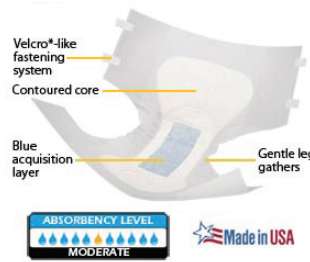

Presto Breathable Brief

- » Soft cloth-like material is breathable and comfortable
- » Contoured core with super absorbent polymer
- » Convenient & refastenable tabs
- » Blue acquisition layer
- » Gentle outer leg gathers

Item #	Size	Color	Pkg.
ABB11020	M (32"-44")	White	90 ct.
ABB11040	L (45" - 58")	Blue	72 ct.
ABB11050	XL (58"-66")	Beige	60 ct.

Presto Comfort Poly Brief

- » Poly outer cover
- » Blue acquisition layer
- » Contoured core
- » Gentle outer leg gathers
- » Adhesive tape tabs

Item #	Size	Color	Pkg.
ABP10020	M (32"-44")	White	96 ct.
ABP10040	L (45"-58")	Blue	72 ct.
ABP10050	XL (58"-66")	Beige	60 ct.

Protective Underwear

- » Fits just like regular underwear
- » Cloth-like outer material
- » Premium acquisition distribution layer
- » Comfort-stretch waist
- » Special balanced core
- » Inner and outer leg barriers

Item #	Size	Color	Pkg.
AUB12020	M (32"-44")	White	80 ct.
AUB12040	L (44"-58")	White	72 ct.
AUB12050	XL (58"-68")	White	56 ct.

Presto Supreme Protective Underwear

- » Flexible stretch panel for a discrete fit.
- » Cloth-like outer material for incredible softness and comfort.
- » Premium acquisition distribution layer quickly and efficiently draws moisture away from skin.
- » Special balanced core for outstanding absorbency and odor protection.
- » Tear-away side panels for quick, easy removal.
- » Color-coded waistband indicates back of underwear.