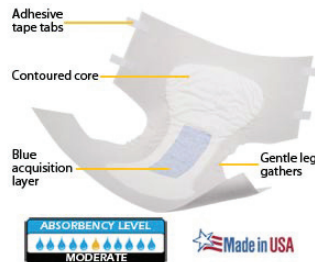

Presto Breathable Brief

- » Soft cloth-like material is breathable and comfortable
- » Contoured core with super absorbent polymer
- » Convenient & refastenable tabs
- » Blue acquisition layer
- » Gentle outer leg gathers

Item #	Size	Color	Pkg.
ABB11020	M (32"-44")	White	90 ct.
ABB11040	L (45" - 58")	Blue	72 ct.
ABB11050	XL (58"-66")	Beige	60 ct.

Presto Comfort Poly Brief

- » Poly outer cover
- » Blue acquisition layer
- » Contoured core
- » Gentle outer leg gathers
- » Adhesive tape tabs

Item #	Size	Color	Pkg.
ABP10020	M (32"-44")	White	96 ct.
ABP10040	L (45"-58")	Blue	72 ct.
ABP10050	XL (58"-66")	Beige	60 ct.

Protective Underwear

- » Fits just like regular underwear
- » Cloth-like outer material
- » Premium acquisition distribution layer
- » Comfort-stretch waist
- » Special balanced core
- » Inner and outer leg barriers

Item #	Size	Color	Pkg.
AUB12020	M (32"-44")	White	80 ct.
AUB12040	L (44"-58")	White	72 ct.
AUB12050	XL (58"-68")	White	56 ct.

Presto Supreme Protective Underwear

- » Flexible stretch panel for a discrete fit.
- » Cloth-like outer material for incredible softness and comfort.
- » Premium acquisition distribution layer quickly and efficiently draws moisture away from skin.
- » Special balanced core for outstanding absorbency and odor protection.
- » Tear-away side panels for quick, easy removal.
- » Color-coded waistband indicates back of underwear.